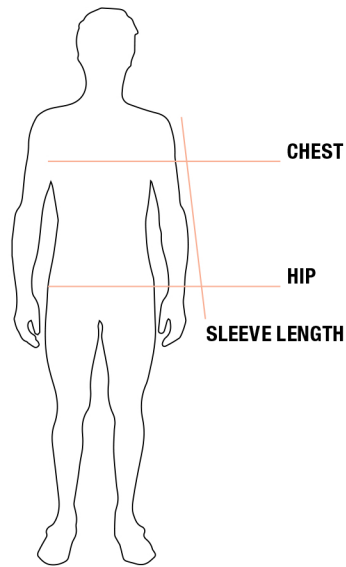

# FIND YOUR SIZE

## ADULT

	CHEST	HIP	SLEEVE LENGTH
<b>S</b>	36-38 in / 91-96 cm	35-37 in / 88-93 cm	33.5 in / 85 cm
<b>M</b>	39-41 in / 91-104 cm	38-40 in / 96-101 cm	34 in / 86 cm
<b>L</b>	42-44 in / 106-111 cm	41-43 in / 104-109 cm	34.8 in / 88 cm
<b>XL</b>	45-48 in / 114-121 cm	44-46 in / 111-116 cm	35.5 in / 90 cm
<b>2XL</b>	49-52 in / 124-132 cm	47-49 in / 119-124 cm	36.3 in / 92 cm
<b>3XL</b>	53-56 in / 134-142 cm	50-52 in / 127-132 cm	37 in / 94 cm

## LADIES

	CHEST	WAIST	HIP	SLEEVE LENGTH
<b>S</b>	33-35 in / 83-88 cm	26-28 in / 66-71 cm	36-37 in / 91-93 cm	32 in / 86 cm
<b>M</b>	36-38 in / 91-96 cm	29-31 in / 73-78 cm	38-40 in / 96-101 cm	32.5 in / 88 cm
<b>L</b>	39-41 in / 96-104 cm	32-34 in / 81-86 cm	41-43 in / 104-109 cm	33.3 in / 90 cm
<b>XL</b>	42-44 in / 106-111 cm	35-38 in / 88-96 cm	44-47 in / 111-119 cm	34 in / 92 cm
<b>2XL</b>	45-48 in / 114-121 cm	39-42 in / 99-106 cm	48-51 in / 121-129 cm	34.8 in / 94 cm