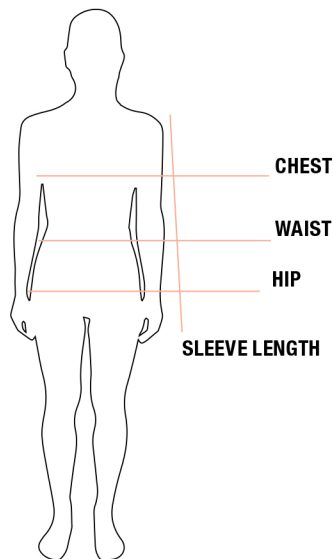

# FIND YOUR SIZE

## ADULT

	CHEST	HIP	SLEEVE LENGTH
<b>S</b>	36-38 in / 91-96 cm	35-37 in / 88-93 cm	33.5 in / 85 cm
<b>M</b>	39-41 in / 91-104 cm	38-40 in / 96-101 cm	34 in / 86 cm
<b>L</b>	42-44 in / 106-111 cm	41-43 in / 104-109 cm	34.8 in / 88 cm
<b>XL</b>	45-48 in / 114-121 cm	44-46 in / 111-116 cm	35.5 in / 90 cm
<b>2XL</b>	49-52 in / 124-132 cm	47-49 in / 119-124 cm	36.3 in / 92 cm
<b>3XL</b>	53-56 in / 134-142 cm	50-52 in / 127-132 cm	37 in / 94 cm

## LADIES

	CHEST	WAIST	HIP	SLEEVE LENGTH
<b>S</b>	33-35 in / 83-88 cm	26-28 in / 66-71 cm	36-37 in / 91-93 cm	32 in / 86 cm
<b>M</b>	36-38 in / 91-96 cm	29-31 in / 73-78 cm	38-40 in / 96-101 cm	32.5 in / 88 cm
<b>L</b>	39-41 in / 96-104 cm	32-34 in / 81-86 cm	41-43 in / 104-109 cm	33.3 in / 90 cm
<b>XL</b>	42-44 in / 106-111 cm	35-38 in / 88-96 cm	44-47 in / 111-119 cm	34 in / 92 cm
<b>2XL</b>	45-48 in / 114-121 cm	39-42 in / 99-106 cm	48-51 in / 121-129 cm	34.8 in / 94 cm