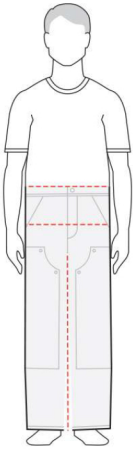

MEN'S PANTS - BODY MEASUREMENTS

Waist Measurement	28	30	32	34	36	38	40	42
Hip (Seat) Measurement	34	36	38	40	42	44	46	48
Recommended Size	28	30	32	34	36	38	40	42

NOTE: *If your measurement falls between sizes, buy the larger sizes.*

INSEAM LENGTHS

Inseam Measurement	You should order this sizes:
27-28	28
29-30	30
31-32	32

PANT FITS

Straight Traditional Fit	Slim seat and thigh
Relaxed Fit	Relaxed seat and thigh
Loose Original Fit	Full seat and thigh